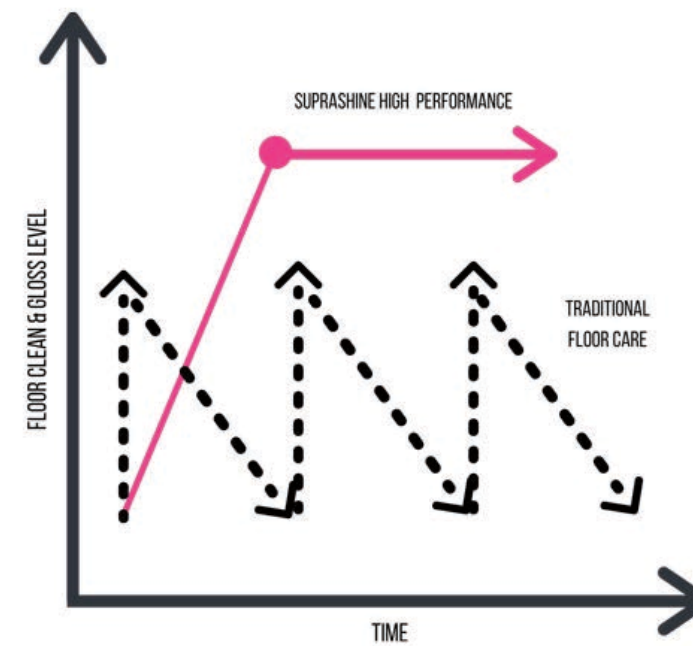

ONE PAD SOLUTION

Upgrade any floor during daily cleaning, no matter weather & traffic conditions.