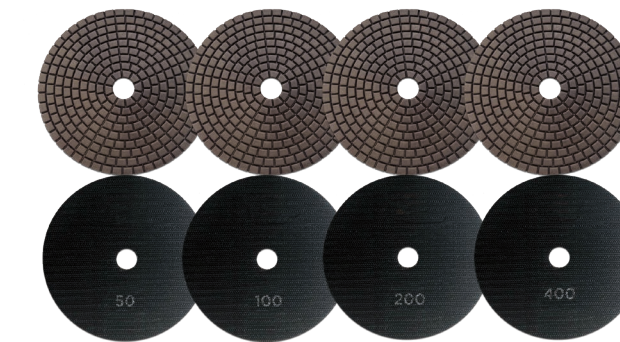

## SUPRASHINE HIGH PERFORMANCE

800 GRIT | 1800 GRIT | 3500 GRIT

2x

The High Performance range is ideal for high traffic floors. The flexible pad material is double sprayed (on one side) for more efficient cleaning on tough, demanding floors and longer lifespan up to 645,000 sqf.

## SUPRASHINE HEAVY DUTY

220 GRIT | 400 GRIT

SupraShine HD pads feature a tough and durable material, designed for more aggressive cleaning and surface prep - a real problem solver in difficult cases where more cleaning power is needed.

### FAST & EASY

Chemical-free stripping with water only.

## SUPRASHINE HYBRID TOOLS

50 GRIT | 100 GRIT | 200 GRIT | 400 GRIT  
Also in higher grits up to 8000.

These 5" true hybrid tools with inverse velcro attachment are designed to restore concrete, terrazzo and natural stone, eliminate stains, scratches and orange peel. The higher grits (800, 1800, 3000, 8000) are great for polishing and gloss upgrade.