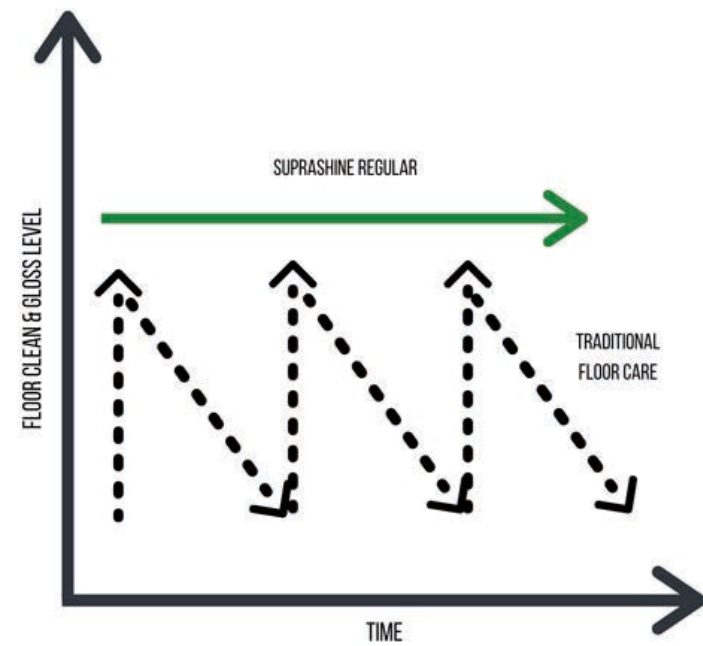

VERSATILE & EFFICIENT

Use with low-speed and high-speed floor machines with water only.