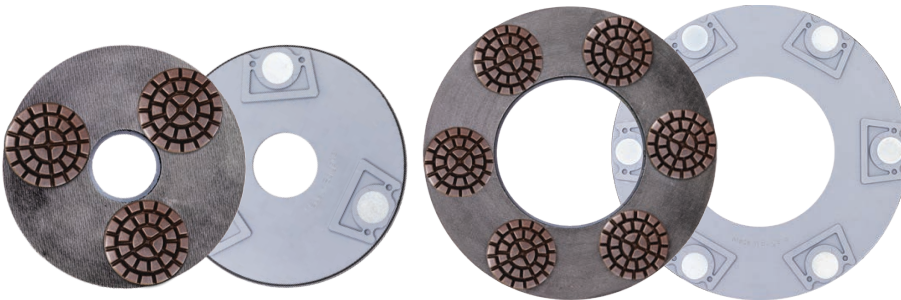

NEW!

HYBRID AND RESIN TOOL RINGS

— OFFERED IN 9" & 13"

- ✓ EXCEPTIONAL FLEXIBILITY WITH A THICK LAYER OF FLEXIBLE FOAM
- ✓ QUICK AND EASY MAGNETIC ATTACHMENT DIRECTLY TO THE GRINDING HEADS.
- ✓ COMPATIBLE WITH LAVINA GRINDERS AND TROWELS.

LAVINA

by  SUPERABRASIVE

LET THE POLISH DO THE TALKING.

CORSA RINGS

Hybrid tools for scratch removal and transitioning to resins. For dry use. Featuring 3x3" discs per 9" ring, and 6x3" discs per 13" ring.

9", DRY

Item Number
9R5COR030
9R5COR050
9R5COR100
9R5COR200

13", DRY

Item Number
13R5COR030
13R5COR050
13R5COR100
13R5COR200

HD-COPPER RINGS

Copper tools for scratch removal and transitioning to resins. For wet use. Featuring 3x3" discs per 9" ring, and 6x3" discs per 13" ring.

9", WET

Item Number
R9HDCO50
R9HDCO100
R9HDCO200
R9HDCO400

13", WET

Item Number
R13HDCO50
R13HDCO100
R13HDCO200
R13HDCO400

3-STEP RINGS

Our 3-Step system for dry polishing now on flexible rings. Easy as 1,2,3. Prep floor to 120 grit first. Featuring 3x3" discs per 9" ring, and 6x3" discs per 13" ring.