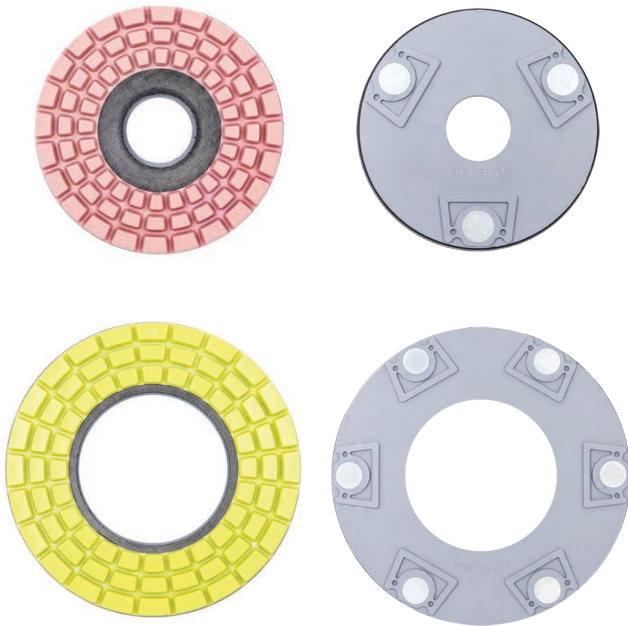

NEW!

HYBRID AND RESIN TOOL RINGS

— OFFERED IN 9" & 13"

- ✓ EXCEPTIONAL FLEXIBILITY WITH A THICK LAYER OF FLEXIBLE FOAM
- ✓ QUICK AND EASY MAGNETIC ATTACHMENT DIRECTLY TO THE GRINDING HEADS.
- ✓ COMPATIBLE WITH LAVINA GRINDERS AND TROWELS.

LAVINA

by  SUPERABRASIVE

LET THE POLISH DO THE TALKING.

CORSA RINGS

Hybrid tools for scratch removal and transitioning to resins. For dry use. Featuring 3x3" discs per 9" ring, and 6x3" discs per 13" ring.

V-HARR RINGS

V-Harr style ring with premium felt and resin drops for maximum shine.

9", DRY

Item Number
R9VF0050
R9VF0120
R9VF0220
R9VF0400
R9VF0800
R9VF1800
R9VF3500
R9VFBUFF

13", DRY

Item Number
R13VF0050
R13VF0120
R13VF0220
R13VF0400
R13VF0800
R13VF1800
R13VF3500
R13VFBUFF

WAFFEL RINGS

Waffel style ring with 3 rows of segments for exceptional durability and performance.

9", DRY BOND

Item Number
R9WF0050D
R9WF0100D
R9WF0200D
R9WF0400D
R9WF0800D
R9WF1500D

9", WET BOND

Item Number
R9WF0050
R9WF0120
R9WF0220
R9WF0400
R9WF0800
R9WF1800