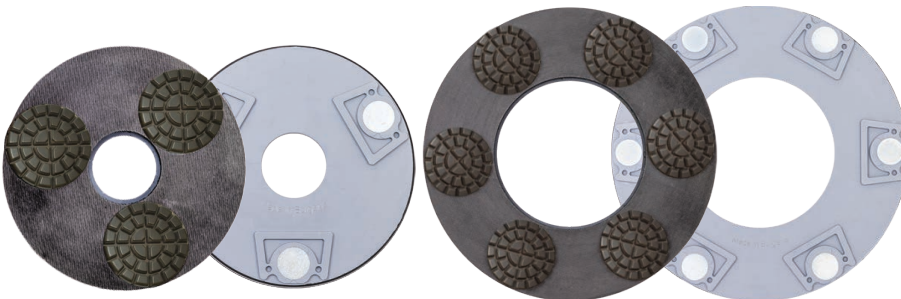

NEW!

HYBRID AND RESIN TOOL RINGS

— OFFERED IN 9" & 13"

- ✓ EXCEPTIONAL FLEXIBILITY WITH A THICK LAYER OF FLEXIBLE FOAM
- ✓ QUICK AND EASY MAGNETIC ATTACHMENT DIRECTLY TO THE GRINDING HEADS.
- ✓ COMPATIBLE WITH LAVINA GRINDERS AND TROWELS.

LAVINA

by  SUPERABRASIVE

LET THE POLISH DO THE TALKING.

CORSA RINGS

Hybrid tools for scratch removal and transitioning to resins. For dry use. Featuring 3x3" discs per 9" ring, and 6x3" discs per 13" ring.

9", DRY

Item Number
9R5COR030
9R5COR050
9R5COR100
9R5COR200

13", DRY

Item Number
13R5COR030
13R5COR050
13R5COR100
13R5COR200

HD-COPPER RINGS

Copper tools for scratch removal and transitioning to resins. For wet use. Featuring 3x3" discs per 9" ring, and 6x3" discs per 13" ring.

9", WET

Item Number
R9HDCO50
R9HDCO100
R9HDCO200
R9HDCO400

13", WET

Item Number
R13HDCO50
R13HDCO100
R13HDCO200
R13HDCO400

3-STEP RINGS

Our 3-Step system for dry polishing now on flexible rings. Easy as 1,2,3. Prep floor to 120 grit first. Featuring 3x3" discs per 9" ring, and 6x3" discs per 13" ring.