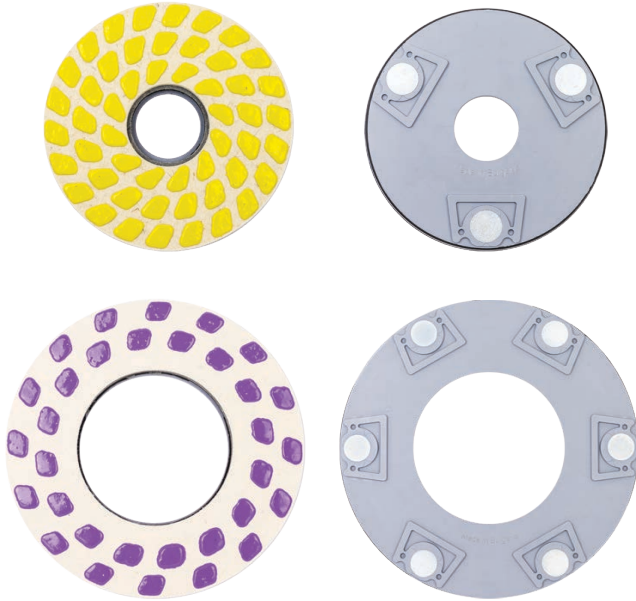

V-HARR RINGS

V-Harr style ring with premium felt and resin drops for maximum shine.

9", DRY

Item Number
R9VF0050
R9VF0120
R9VF0220
R9VF0400
R9VF0800
R9VF1800
R9VF3500
R9VFBUFF

13", DRY

Item Number
R13VF0050
R13VF0120
R13VF0220
R13VF0400
R13VF0800
R13VF1800
R13VF3500
R13VFBUFF

WAFFEL RINGS

Waffel style ring with 3 rows of segments for exceptional durability and performance.